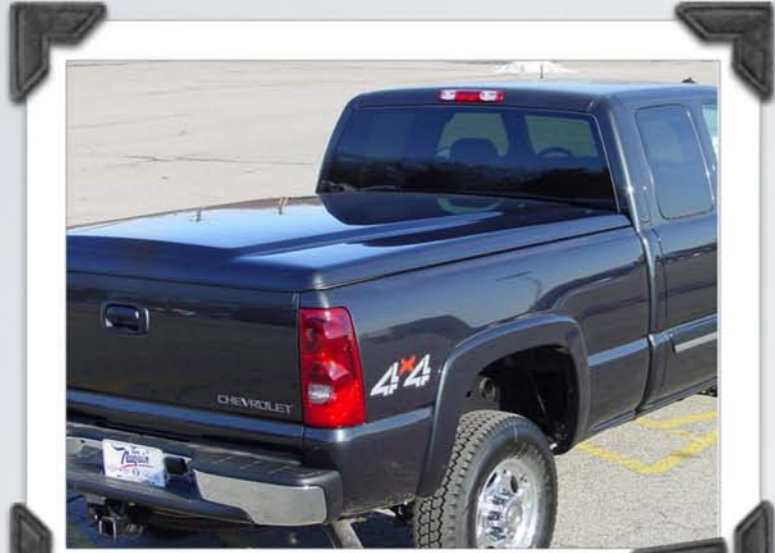

REAL MEN COVER IT UP!

TONNEAU CLEARANCE

Jason

- Hugger (04-08) F150 6.5 Red
- Hugger (07+) FM 6.5
- Hugger (99-06) Chev 6.5 Gold
- Rage (07+) Sierra 6.5 Blk
- Rage (07+) Sierra 6.5 Gold
- Rage (04-08) F150 Supercrew 5.5 E4 Red/ Carpet
- Rage (07+) Chev 5.8 Silver (used)
- Rage (04+) Chev 5.8 Silver
- Rage (07+) Chev 5.8 Blk
- Rage (04-08) F150 Supercrew 5.5 E4 Red